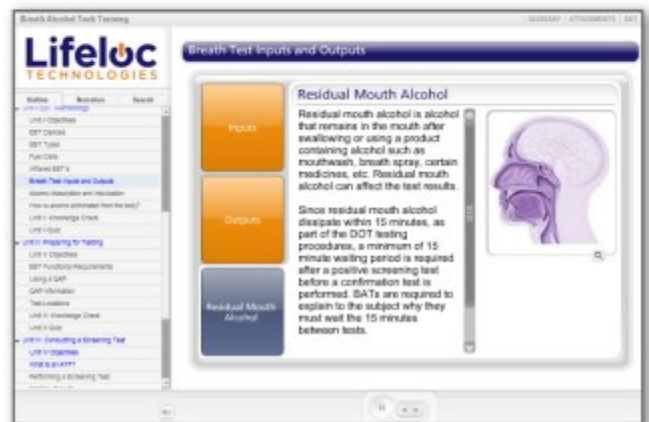

1. The procedural portion of the course: This can be completed by the BAT Candidate alone and at their own pace
2. Trainer performs a recap and Q&A session with the BAT Candidate
3. The BAT Candidate completes 7 mock tests, viewable real-time by trainer (online or in person)

**Package Benefits:**

- The system is consistently and quickly updated when testing protocol and regulations change
- **Access to course content, resources, tools and materials for the life of the certification (5 years) - review at any time**
- Access wherever there is internet connectivity
- Video examples of testing scenarios
- The procedural portion of training is completed by Candidates on their own, at their own pace

**Provisional Instructors:**

Save more than 50% in classroom time!

**Call for group pricing!**

For a demonstration of the system and to view a sample test scenario, visit [https://www.lifeloc.com/online\\_bat](https://www.lifeloc.com/online_bat)

**System Requirements:**

To ensure smooth operation, Lifeloc requires the following system features:

Processor:	2 GHz or faster
Memory:	4 GB RAM or greater
Browser:	Apple Safari 8 or higher Google Chrome 48 or higher Internet Explorer 11 or higher Microsoft Edge 38 or higher Mozilla Firefox 45 ESR
Operating System:	Microsoft Windows 7 or higher Apple MacOSx 10.10 or higher
Connection Speed:	High speed internet connection with a connection speed of 1.5 MB/s or better. <i>The use of satellite and cellular connections may result in slowness or errors (timeouts, access problems).</i>